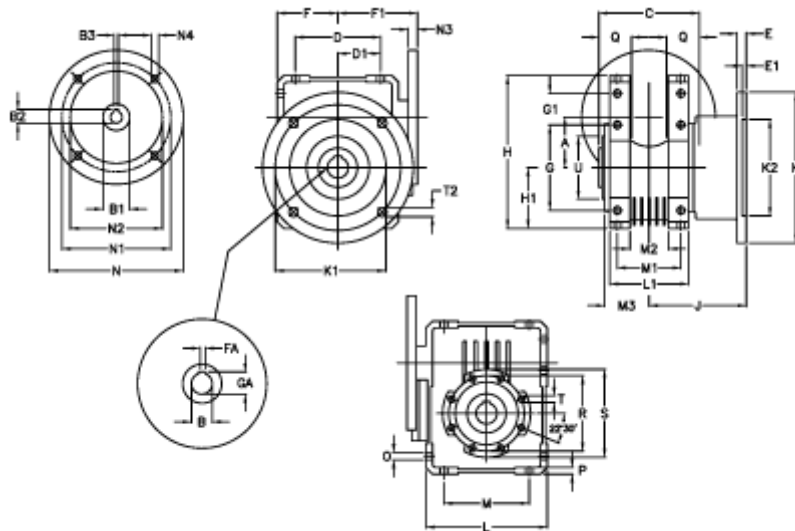

Article number: 392208604043636

Description: Worm Gear with Torque Limiter
W86 L2-UF-40-P90 B14

Measures

A = 86.90	E = 15	H = 245.5	M = 144	N4 = 8,5	U = 110
B = 35	E1 = 6	H1 = 100.0	M1 = 101	O = 11.5	
B1 E7 = 24	F = 100	J = 151.0	M2 = 57	P = 11	
B2 = 27.3	F1 = 128	K = 210	M3 = 65	Q = 45	
B3 H9 = 8	FA = 10	K1 = 176	N = 140	R = 130	
C = 140	G = 144	K2 = 152	N1 = 115	S = 150	
D = 144.0	G1 = 45.5	L = 200	N2 = 95	T = M10x18	
D1 = 72.0	GA = 38.3	L1 = 125	N3 = 7.5	T2 = 12.5	